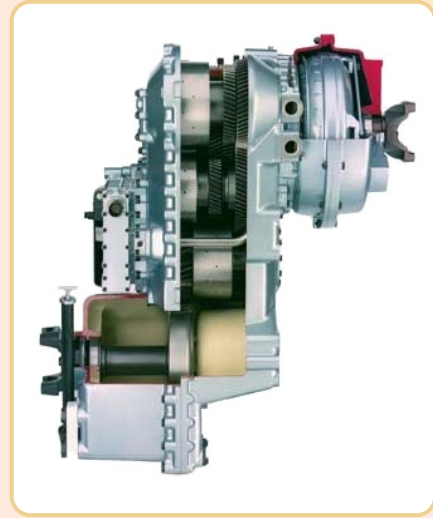

ZF Services - Off Road Ergo Power Transmission

ATPS is the authorized Service Partner of ZF India Pvt. Ltd

The key responsibilities of ATPS are

- Warranty and Aftermarket Service Support
- Retro fitment and Parts Promotions.

ZF WG Series Ergo power Transmission is most Unique model suitable for Wheel Loader, Motor Grader, Backhoe Loader, Material Handling Equipment, Towing Truck and Crane

ATPS service team is trained by ZF, and our workshop is fully equipped with all necessary tools and test rigs.

We maintain an inventory of over 1,000 part numbers, which allows us to quickly deliver overhauled 3WG, 4WG, 5WG and 6WG transmissions, better than anyone else.

ATPS workshop has fully equipped with Testing facility for all model Zf WG Series Transmission.

ATPS promotes Reman assemblies, abundant and sufficient parts confirms fastest delivery within committed schedule time, all the overhauled transmissions are Tested and ensured for maximum life span.

Major OEM - Zf Aggregates